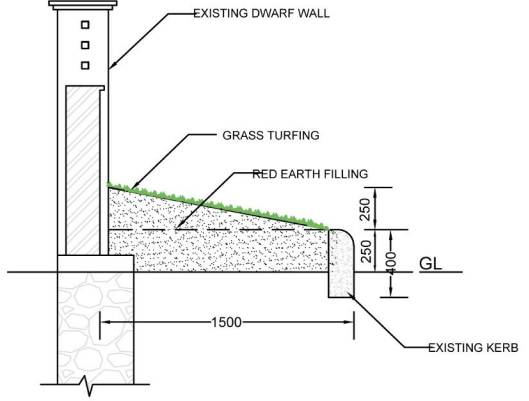

CONTAINER FREIGHT STATION

LAYOUT PLAN

- LEGEND
- 1. J- JUNIPERUS
 - 2. I- IXORA DWARF PINK

SECTION A-A
(SCALE 1:50)

DETAIL AT 'A'

DETAIL AT 'J'

 **COCHIN PORT TRUST**
COCHIN - 682009

LANDSCAPING WORKS AT THE ENTRANCE OF APPROACH OF GOI JETTY				
DESIGNED				
DRAWN				
TRACED				
CHECKED				
A.E.E.(PD-IV)				
E.E.(CM-II)				
SCALE	DRG. NO.	DATE	REV.	DY.CE.(PD) / C.E.
NTS			0	C.E.